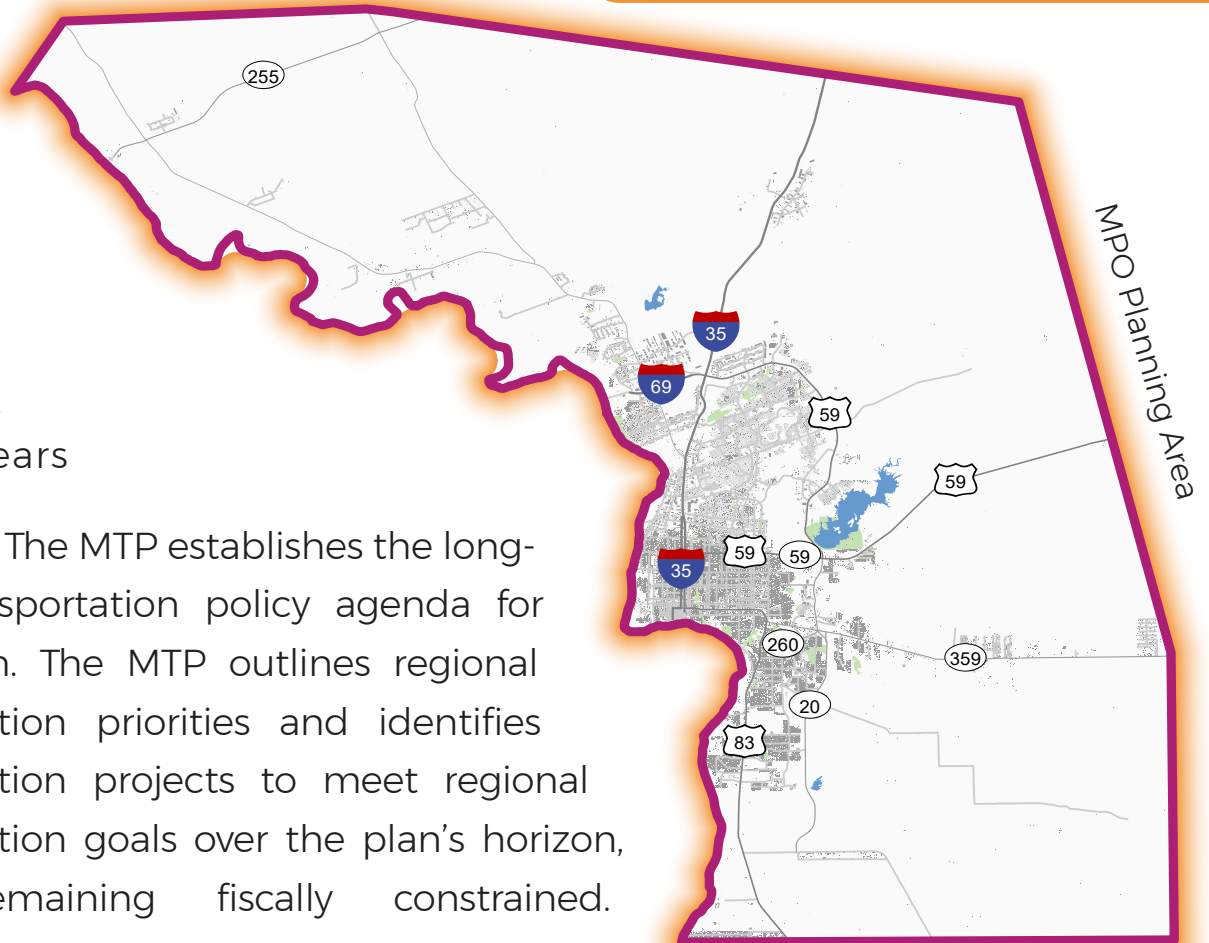

Metropolitan Transportation Plan 2025-2050

Laredo & Webb Co.

LAREDO & WEBB COUNTY
AREA METROPOLITAN PLANNING ORGANIZATION

Visit laredompo.org for
more information about our
first **Public Meeting**

→ **Horizon:**

25 years

→ **Updated:**

Every 5 years

→ **Purpose:** The MTP establishes the long-term transportation policy agenda for the region. The MTP outlines regional transportation priorities and identifies transportation projects to meet regional transportation goals over the plan's horizon, while remaining fiscally constrained.

Public Meeting Details

→ Join us **May 23rd from 6 PM to 8 PM**
at **Joe A. Guerra Laredo Public Library**
(1120 E. Calton Road, Multipurpose Room)

→ Help drive community input on the future of
regional transportation